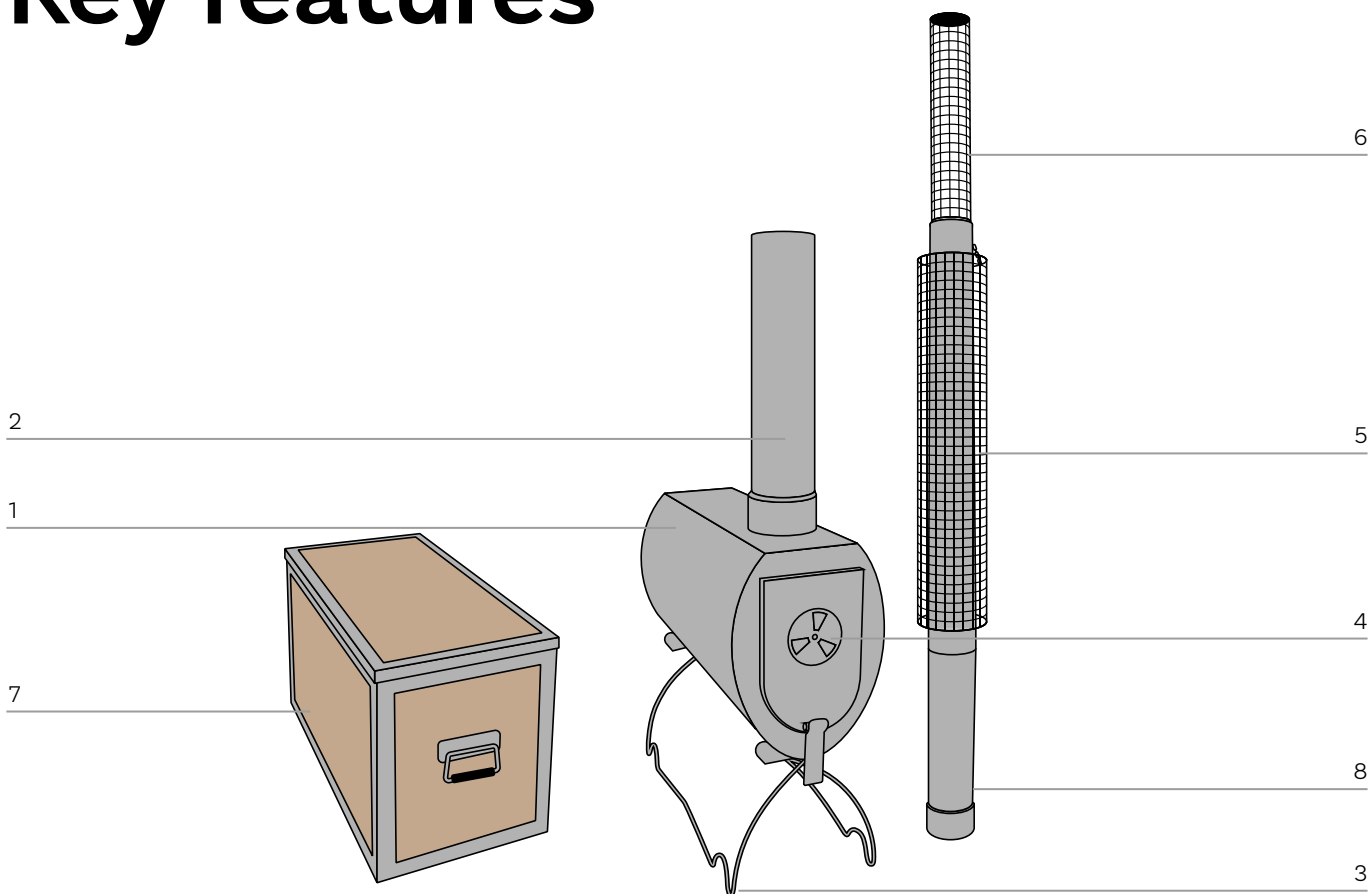

## Comforting warmth in the harshest conditions

Get rid of damp and cold, create a warm, cosy atmosphere, dry clothes, cook food – enjoy your home comforts. With its ingenious design, efficient heat transmission and easy handling, Eldfell is the heart of the Nordic tipi and a faithful friend in cold and damp conditions. Eldfell is designed so that combustion takes place near the ground, creating more heat inside the Nordic tipi, providing more effective heat for cooking and reducing wood consumption. Eldfell fits all Adventure tents from size 5 and larger, using the same stove body but different chimney lengths.

# Key features

**1**

**Large combustion chamber**  
Spacious and about 50 cm long to take long, thick logs. All stove parts fit in the combustion chamber when the stove is packed down.

**2**

**Chimney**  
With adapted diameter to achieve an efficient combustion as low in the stove as possible.